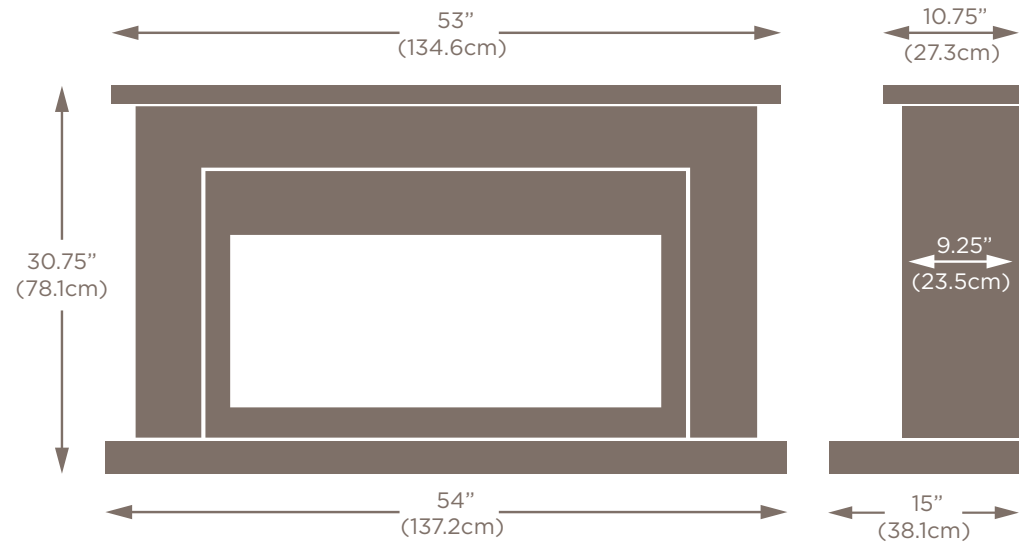

SWANLEY SUITE

- Fireplace shown in Oriental White marble with a Giorgioni grey upstand
- Also available all in one colour and all six marble variations
- Fire shown is the Infinity 4D Ecoflame 890e by Charlton & Jenrick
- Other fires suitable - Celsi Ultiflame VR Elite and Flamerite Gotham 900