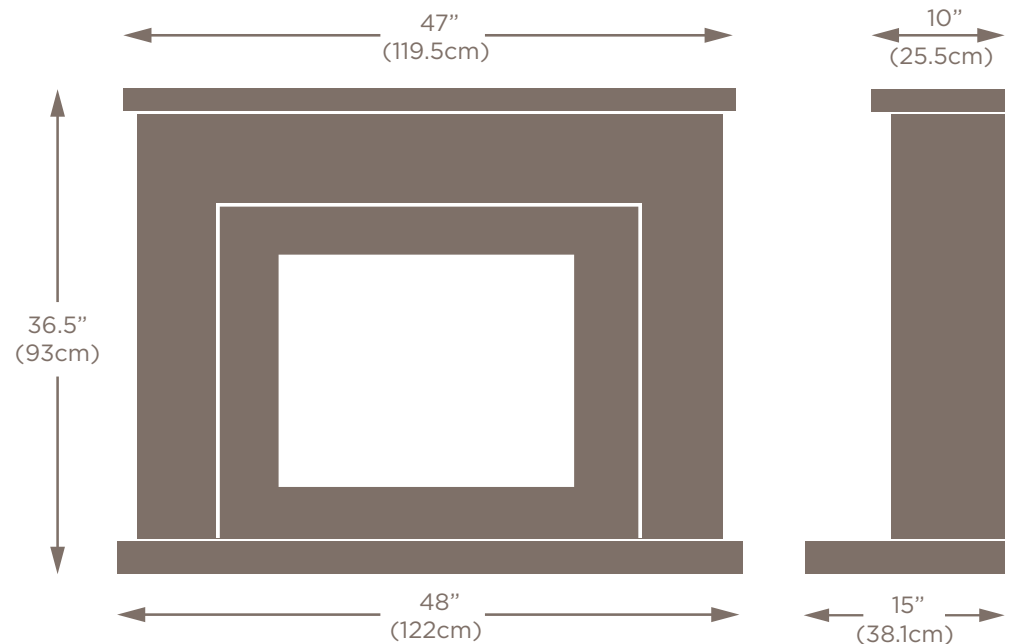

HATFIELD SUITE

- Fireplace shown in Oriental White marbe
- Available in all six marble colours
- Fire shown is the Flamerite Gotham 600
- Other fires suitable - Infinity 4D Ecoflame 480e by Charlton & Jenrick and the Celsi Ultiflame VR Celena