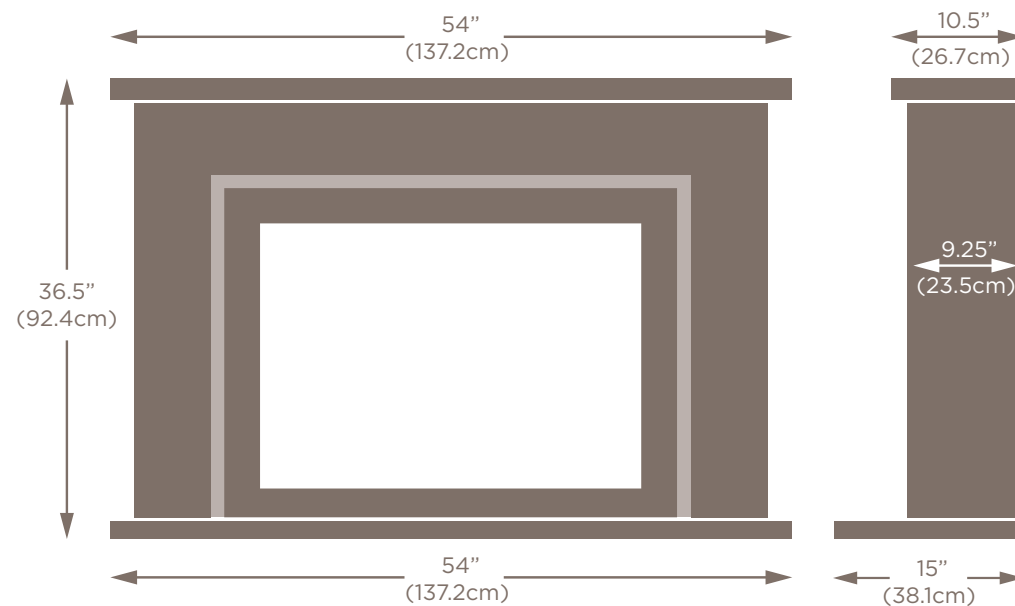

TADWORTH SUITE

- Fireplace shown in Oriental White marble with a Giorgioni grey band
- Also available all in one colour and all six marble variations
- Fire shown is the Infinity 4D Ecoflame 780e by Charlton & Jenrick
- Other fires suitable - Celsi Ultiflame VR Aleesia