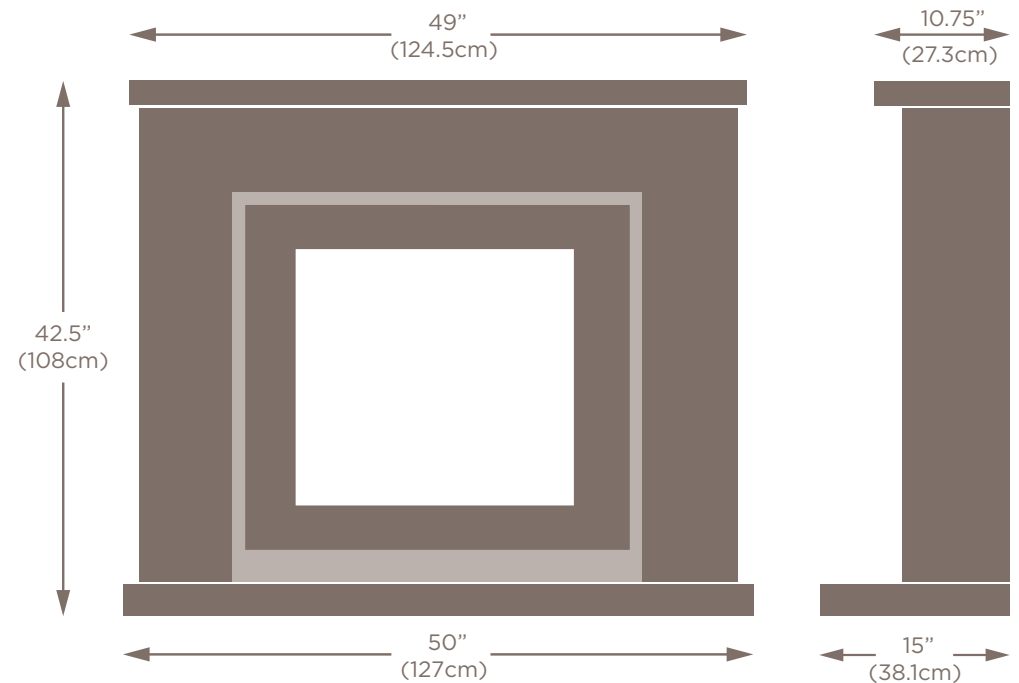

BRENTWOOD SUITE

- Fireplace shown in Oriental White marble with a Giorgioni grey band
- Also available all in one colour and all six marble variations
- Fire shown is the Celsi Ultiflame VR Asencio
- Other fires suitable - N/A