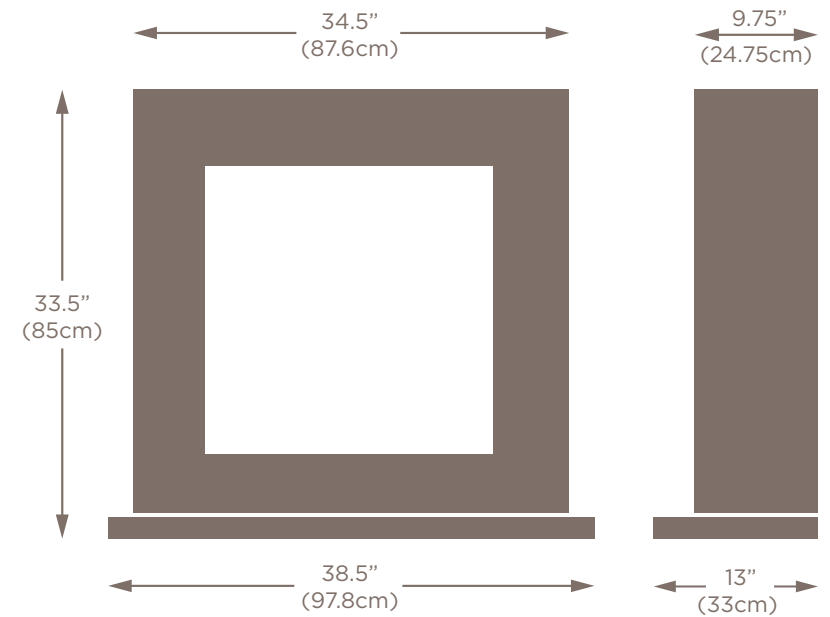

CAMDEN SUITE

- Fireplace shown in Oriental White marble with a Giorgioni grey interior
- Also available all in one colour and all six marble variations
- Fire shown is the Celsi Ultiflame VR Celena
- Other fires suitable - Flamerite Gotham 600
- Available wall mounted (as shown) with additional wall bracket