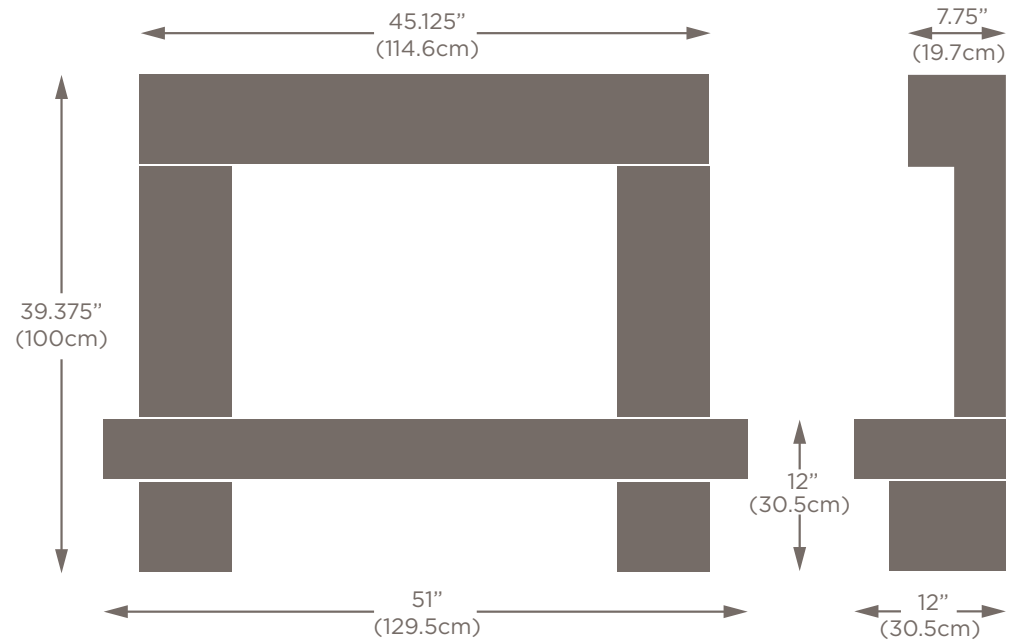

SOUTHGATE SUITE

- Fireplace shown in Oriental White marble
- Available in all six marble colours
- Fire shown is the Infinity 4D Ecoflame 780e by Charlton & Jenrick
- Other fires suitable - N/A