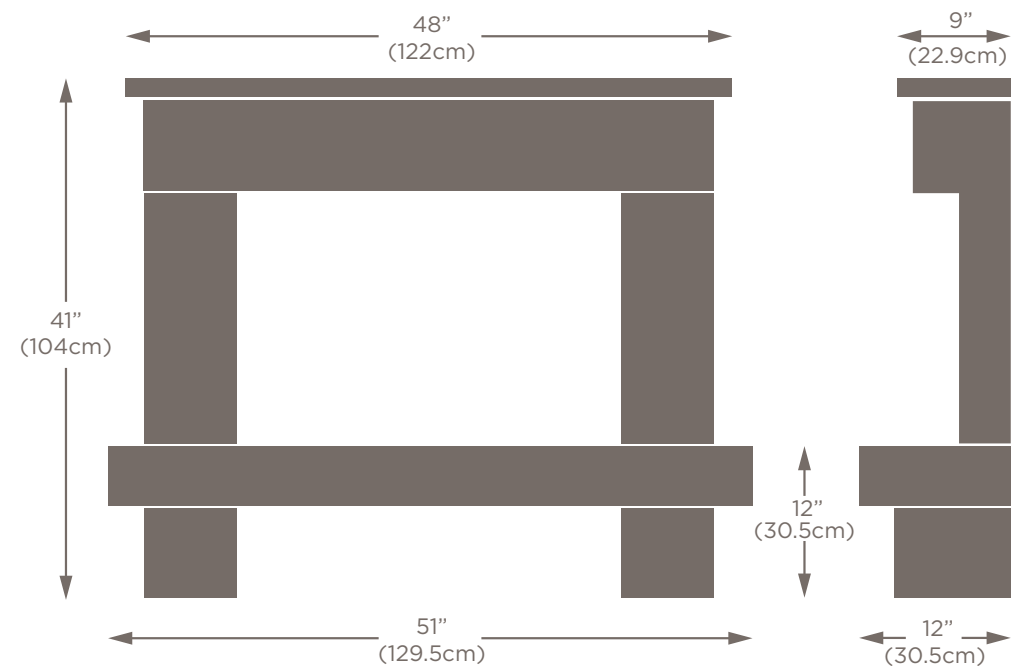

UPMINSTER SUITE

- Fireplace shown in Oriental White marble
- Available in all six marble colours
- Fire shown is the Infinity 4D Ecoflame 780e by Charlton & Jenrick
- Other fires suitable - N/A

SWANLEY SUITE