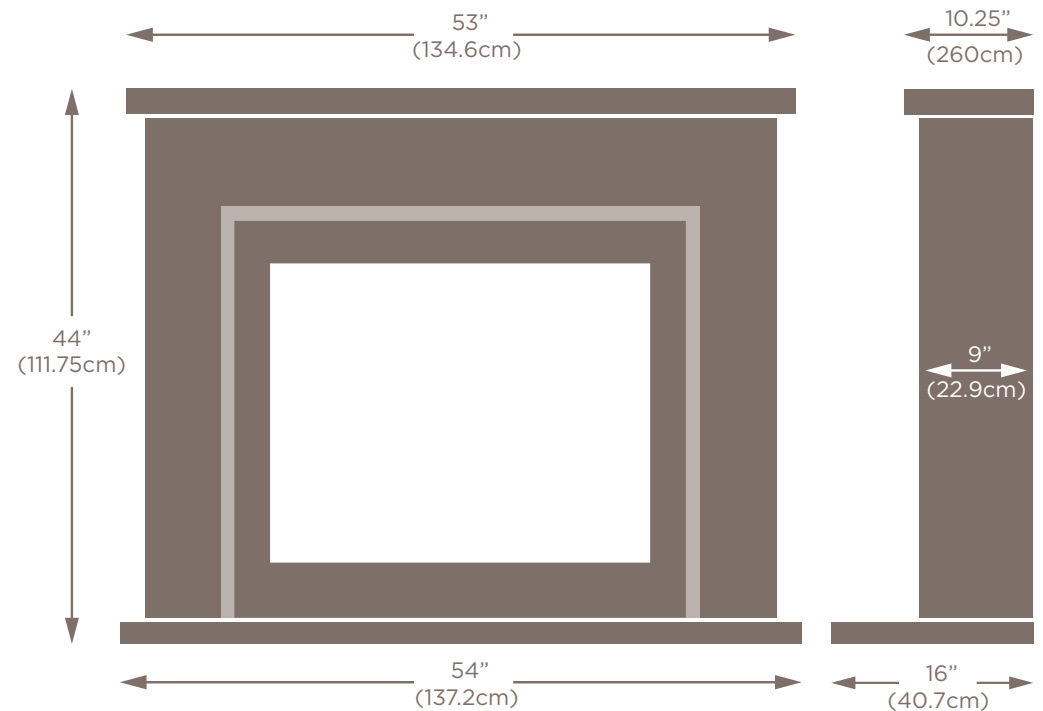

WILLESDEN SUITE

- Fireplace shown in Oriental White marble with a Giorgioni grey band
- Also available all in one colour and all six marble variations
- Fire shown is the Flamerite Gotham 750
- Other fires suitable - Celsi Ultiflame VR Aleesia