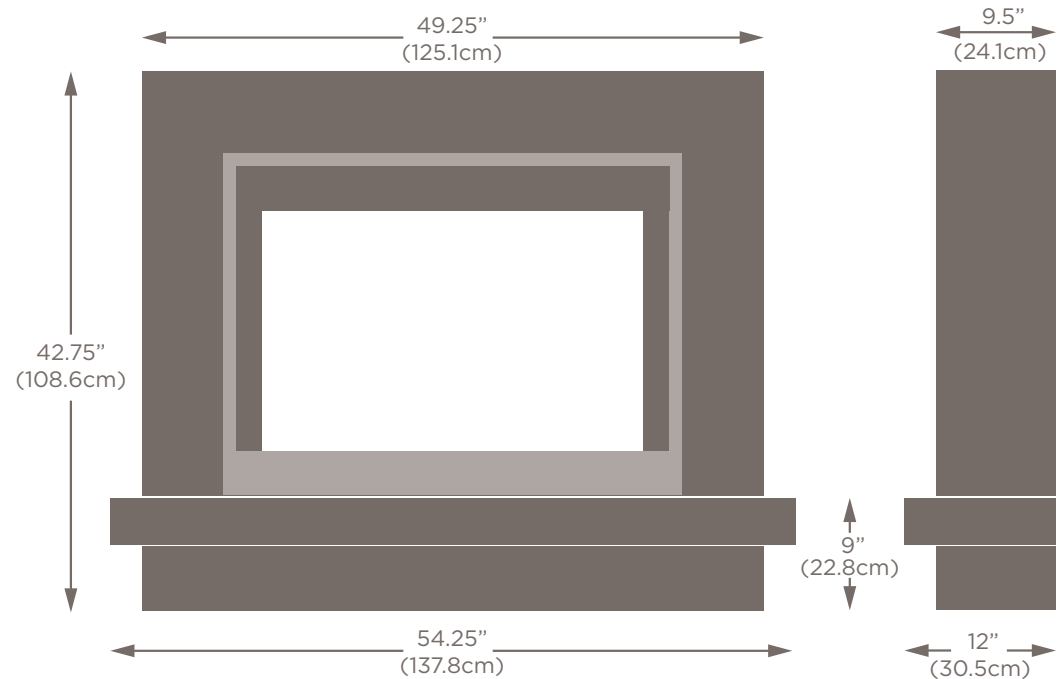

COLCHESTER SUITE

- Fireplace shown in Oriental White marble with a Giorgioni grey band
- Also available all in one colour and all six marble variations
- Fire shown is the Celsi Ultiflame VR Aleesia
- Other fires suitable - Infinity 4D Ecoflame 780e by Charlton & Jenrick