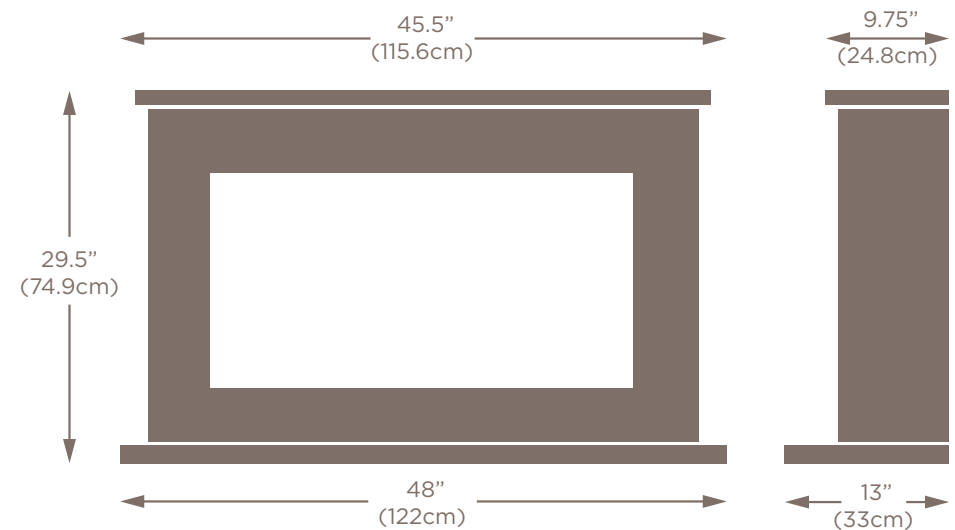

ISLINGTON SUITE

- Fireplace shown in Oriental White marble with grey detailing
- Also available all in one colour and all six marble variations
- Fire shown is the Celsi Ultiflame VR Elite
- Other fires suitable - Infinity 4D Ecoflame 890e by Charlton & Jenrick and the Flamerite Gotham 900
- Available wall mounted (as shown) with additional wall bracket