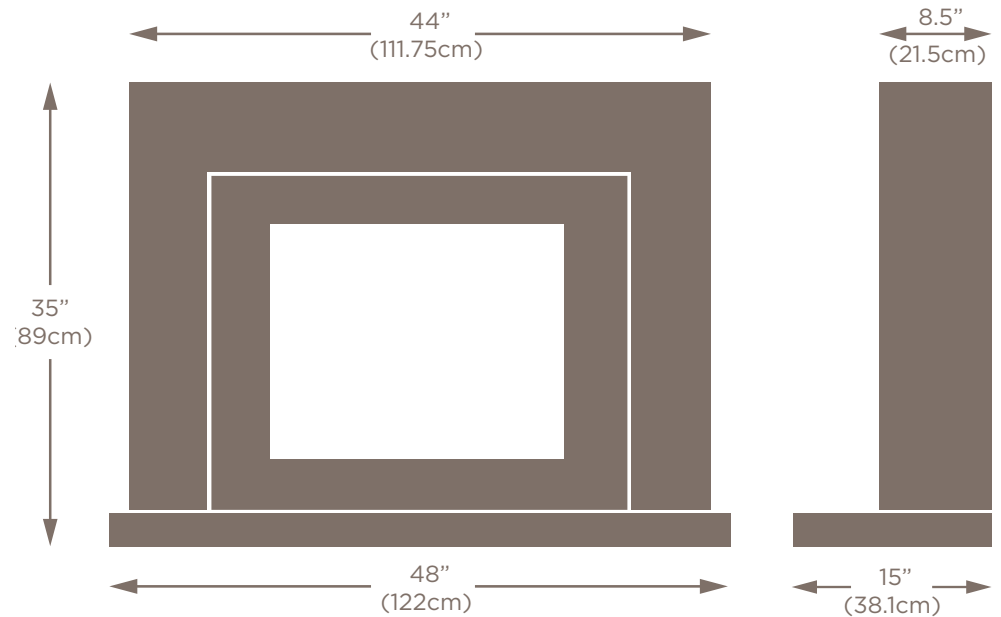

FINCHLEY SUITE

- Fireplace shown in Oriental White marble
- Available in all six marble colours
- Fire shown is the Celsi Ultiflame VR Celena
- Other fires suitable - Infinity 4D Ecoflame 480e by Charlton & Jenrick and the Flamerite Gotham 600