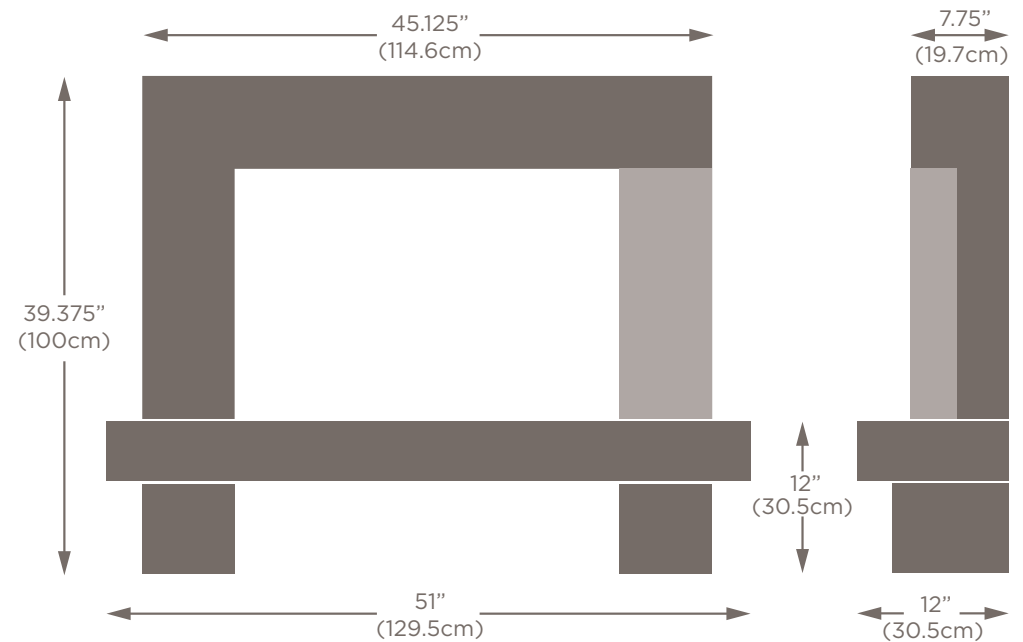

CHELMSFORD SUITE

- Fireplace shown in Vanilla marble (main picture shows right handed version)
- Available in all six marble colours
- Fire shown is the Infinity 4D Ecoflame 780e by Charlton & Jenrick
- Other fires suitable - N/A