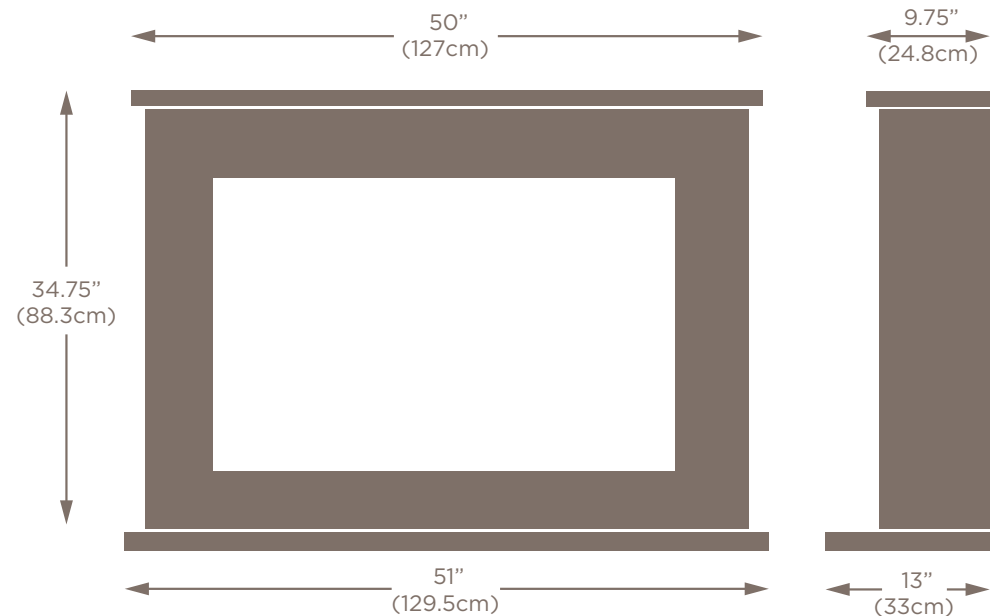

LAMBETH SUITE

- Fireplace shown in Oriental White marble with Black granite slips (same colour slips available)
- Also available all in one colour and all six marble variations
- Fire shown is the Celsi Ultiflame VR Elite
- Other fires suitable - Infinity 4D Ecoflame 890e by Charlton & Jenrick and Flamerite Gotham 900
- Available wall mounted (as shown) with additional wall bracket