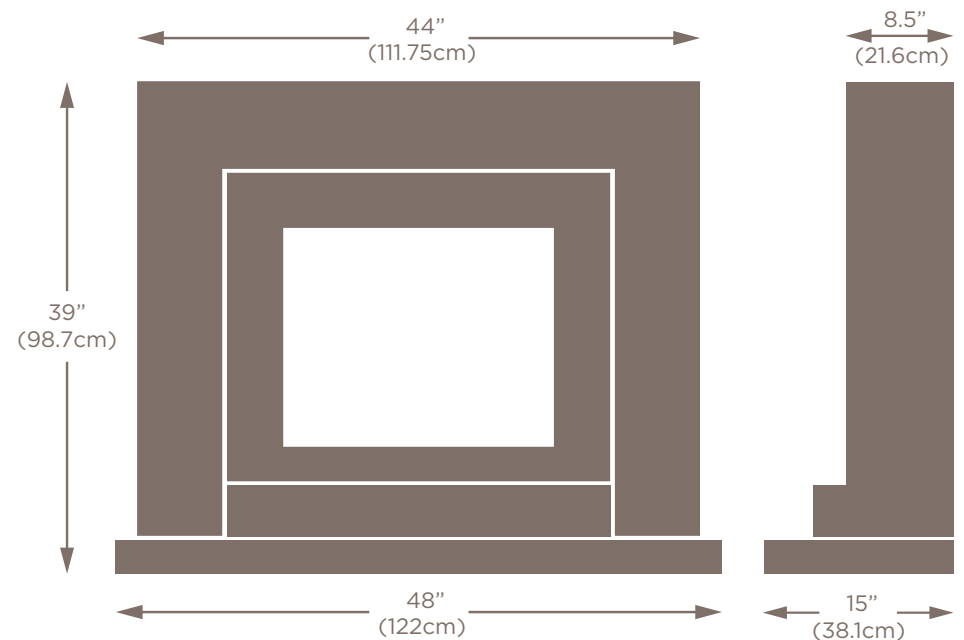

WESTCLIFFE SUITE

- Fireplace shown in Oriental White marble with a Giorgioni grey upstand and inset
- Also available all in one colour and all six marble variations
- Fire shown is the Infinity 4D Ecoflame 480e by Charlton & Jenrick
- Other fires suitable - Celsi Ultiflame VR Celena