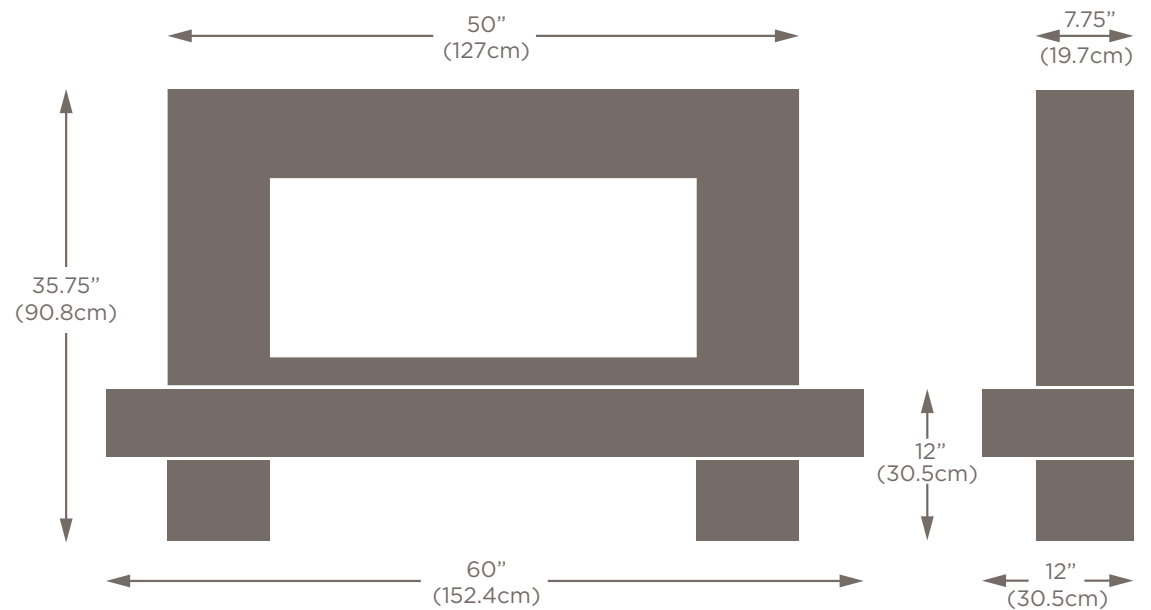

RIPLEY SUITE

- Fireplace shown in Oriental White marble with a Black granite hearth
- Also available all in one colour and all six marble variations
- Fire shown is the Infinity 4D Ecoflame 890e by Charlton & Jenrick
- Other fires suitable - Celsi Ultiflame VR Elite and Flamerite Gotham 900