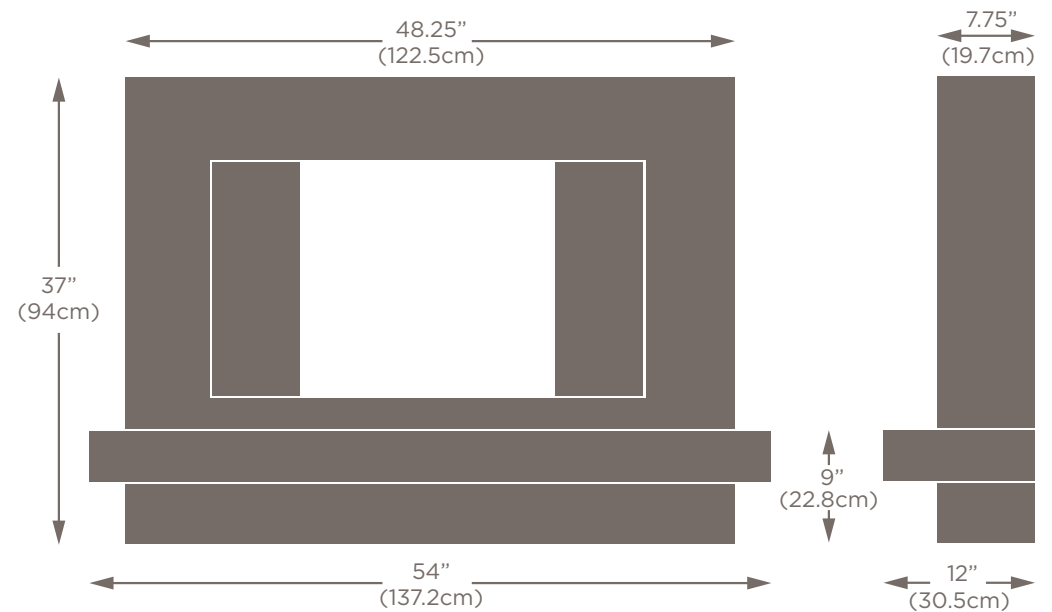

CANNOCK SUITE

- Fireplace shown in Blanco Perla marble
- Available in all six marble colours
- Fire shown is the Infinity 4D Ecoflame 480e by Charlton & Jenrick
- Other fires suitable - N/A