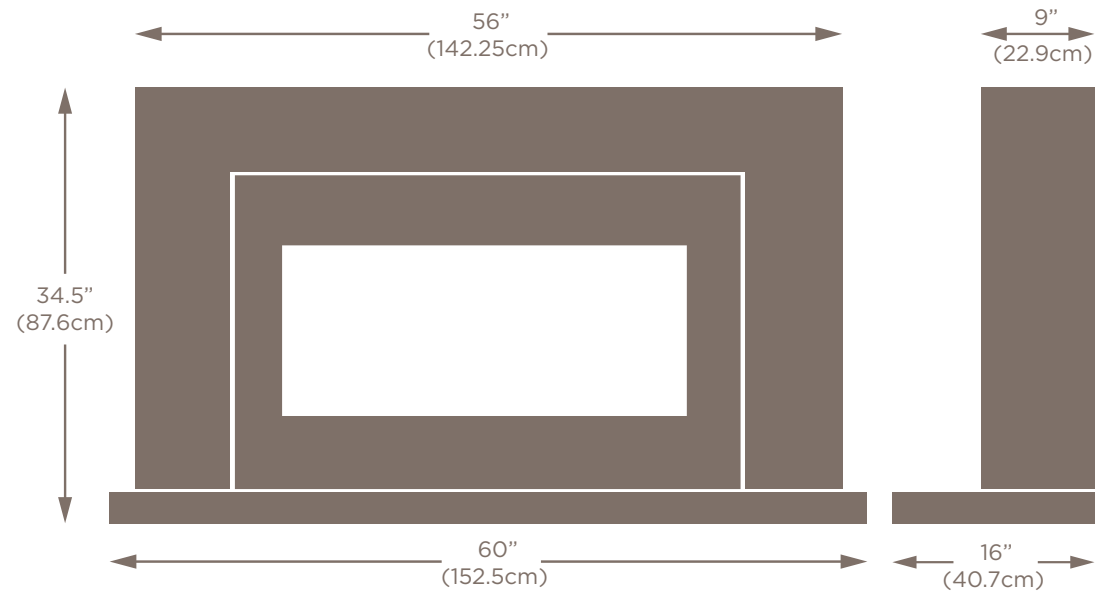

BROXBOURNE SUITE

- Fireplace shown in Oriental White marble
- Available in all six marble colours
- Fire shown is the Infinity 4D Ecoflame 890e by Charlton & Jenrick
- Other fires suitable - Celsi Ultiflame VR Elite and Flamerite Gotham 900